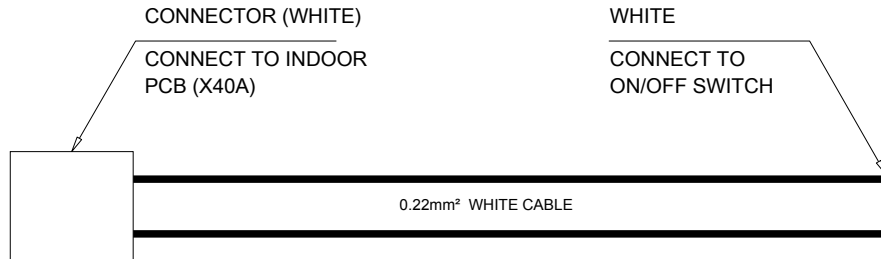

## WIRING ADAPTOR FOR REMOTE ON/OFF OR FORCED OFF

\*INPUT 'ON' = CLOSED CONTACT

FORCED OFF	ON/OFF OPERATION
INPUT 'ON' STOP OPERATION + DISABLES CONTROL	INPUT OFF▷ON; STARTS OPERATION, REMOTE CONTROL IS STILL ENABLED
INPUT 'OFF' ENABLES CONTROL	INPUT ON▷OFF; STOPS OPERATION, REMOTE CONTROL IS STILL ENABLED

### SELECTION OF 'FORCED OFF' AND 'ON/OFF' OPERATION

SETTING	MODE NO.	FIRST CODE NO.	SECOND CODE NO.
FORCED OFF	12 (22)	1	01
ON/OFF OPERATION			02

**DAIKIN AIRCONDITIONING UK LTD**

TITLE	DRAWN	DATE	CHKD	REV	REV DATE	DRAWING No
UK.EKRORO WIRING ADAPTOR FOR REMOTE ON/OFF OR FORCED OFF	BH	16-05-2005		-	-	UK.EKRORO