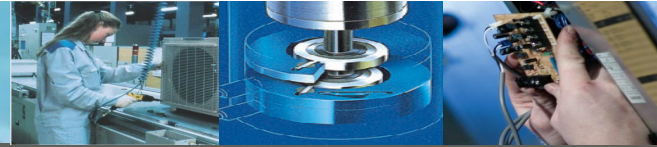

Example – KRP2A52 / KRP4A53 2 Wire Connection = No User On/Off

**SETTING
1**

Example – KRP2A52 / KRP4A53 2 Wire Connection = User On/Off During Timed Period Only

**SETTING
2**

Example – KRP2A52 / KRP4A53 3 Wire Connection = User On/Off