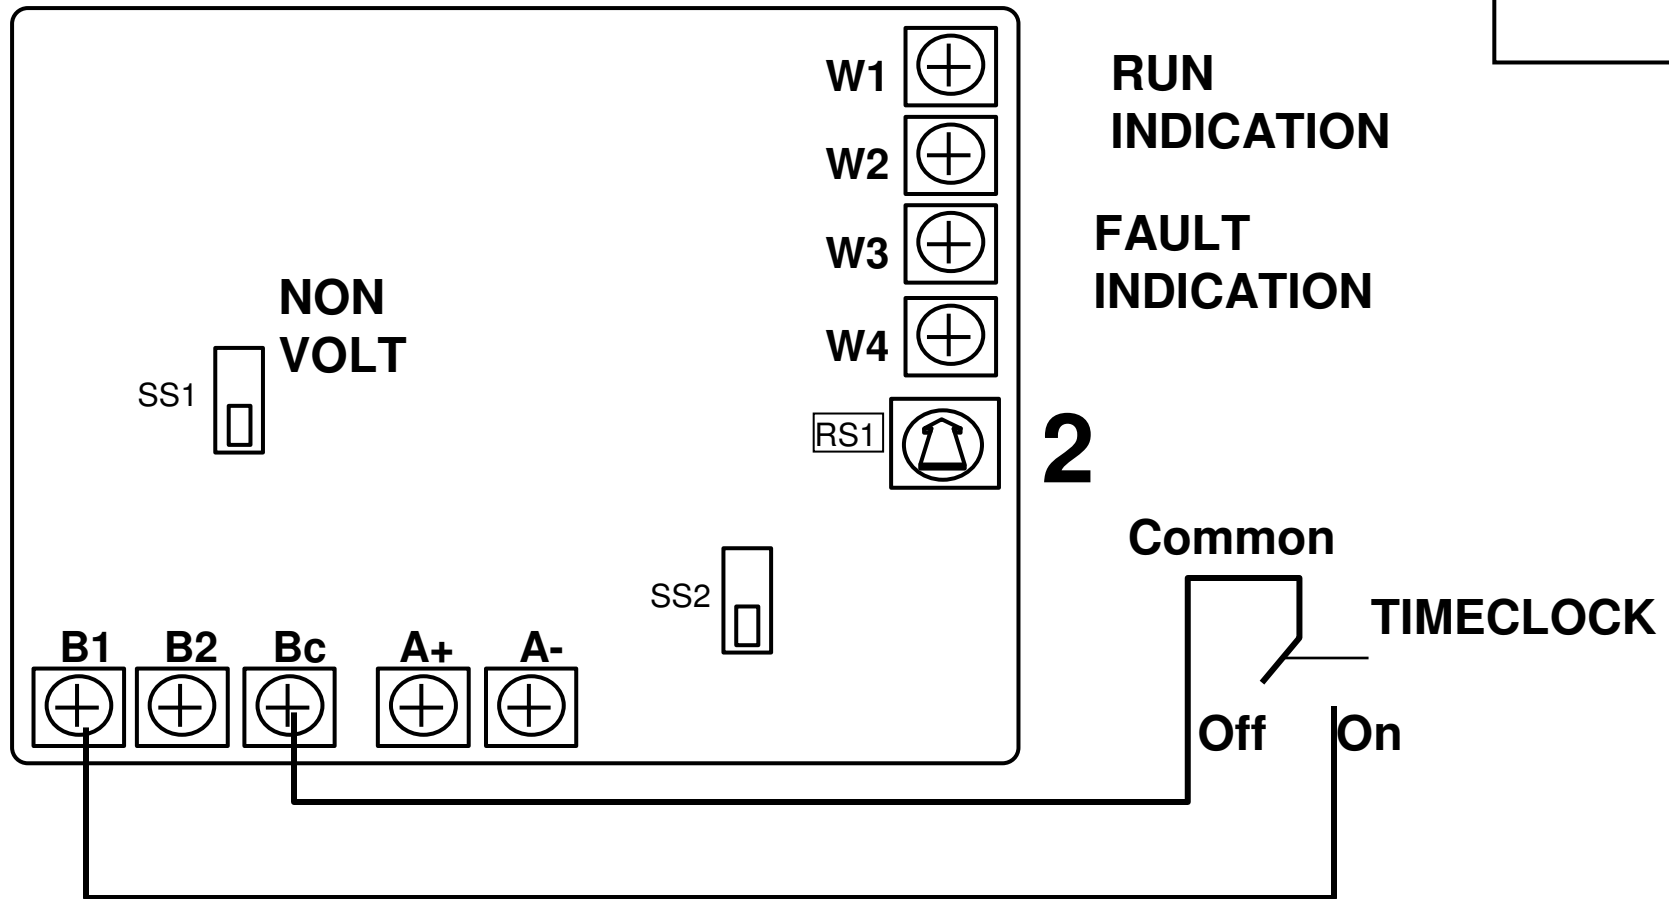

Daikin Air conditioning UK – Refreshes your life

SKY AIR Series VRV II Series

KRP4A53 & KRP2A52

Practical Examples

- ▲ **KRP2A52** : Global Connection (Per System)
- ▲ **KRP4A53** : Individual Connection (Per R/C)

Example – KRP2A52 / KRP4A53 2 Wire Connection = No User On/Off

**SETTING
1**

Example – KRP2A52 / KRP4A53 2 Wire Connection = User On/Off During Timed Period Only

**SETTING
2**

Example – KRP2A52 / KRP4A53 3 Wire Connection = User On/Off

**SETTING
B**

Example – KRP2A52 / KRP4A53 2 Wire Connection = User On/Off Optional During Timed Period Only

**SETTING
4**