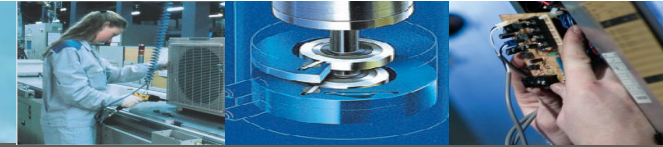

Daikin Air conditioning UK – Refreshes your life

SKY AIR Series VRV II Series

KRP4A53 & KRP2A52

Practical Examples

- ▲ **KRP2A52** : Global Connection (Per System)
- ▲ **KRP4A53** : Individual Connection (Per R/C)

Example – KRP2A52 / KRP4A53 2 Wire Connection = No User On/Off

**SETTING
1**

Example – KRP2A52 / KRP4A53 2 Wire Connection = User On/Off During Timed Period Only

**SETTING
2**

Example – KRP2A52 / KRP4A53 3 Wire Connection = User On/Off