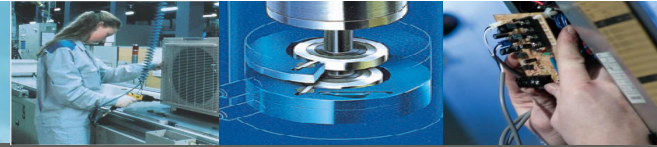

Daikin Air conditioning UK – Refreshes your life

SKY AIR Series VRV II Series

KRP4A53 & KRP2A52

Practical Examples

- ▲ **KRP2A52** : Global Connection (Per System)
- ▲ **KRP4A53** : Individual Connection (Per R/C)

Example – KRP2A52 / KRP4A53 2 Wire Connection = No User On/Off

**SETTING
1**

Example – KRP2A52 / KRP4A53 2 Wire Connection = User On/Off During Timed Period Only

**SETTING
2**

Example – KRP2A52 / KRP4A53 3 Wire Connection = User On/Off