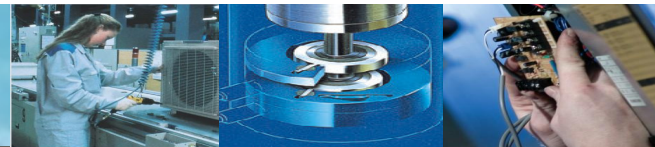

Daikin Air conditioning UK – Refreshes your life

SKY AIR Series VRV II Series

KRP4A53 & KRP2A52

Practical Examples

- ▲ **KRP2A52** : Global Connection (Per System)
- ▲ **KRP4A53** : Individual Connection (Per R/C)

Example – KRP2A52 / KRP4A53 2 Wire Connection = No User On/Off

**SETTING
1**

Example – KRP2A52 / KRP4A53 2 Wire Connection = User On/Off During Timed Period Only

**SETTING
2**

Example – KRP2A52 / KRP4A53 3 Wire Connection = User On/Off