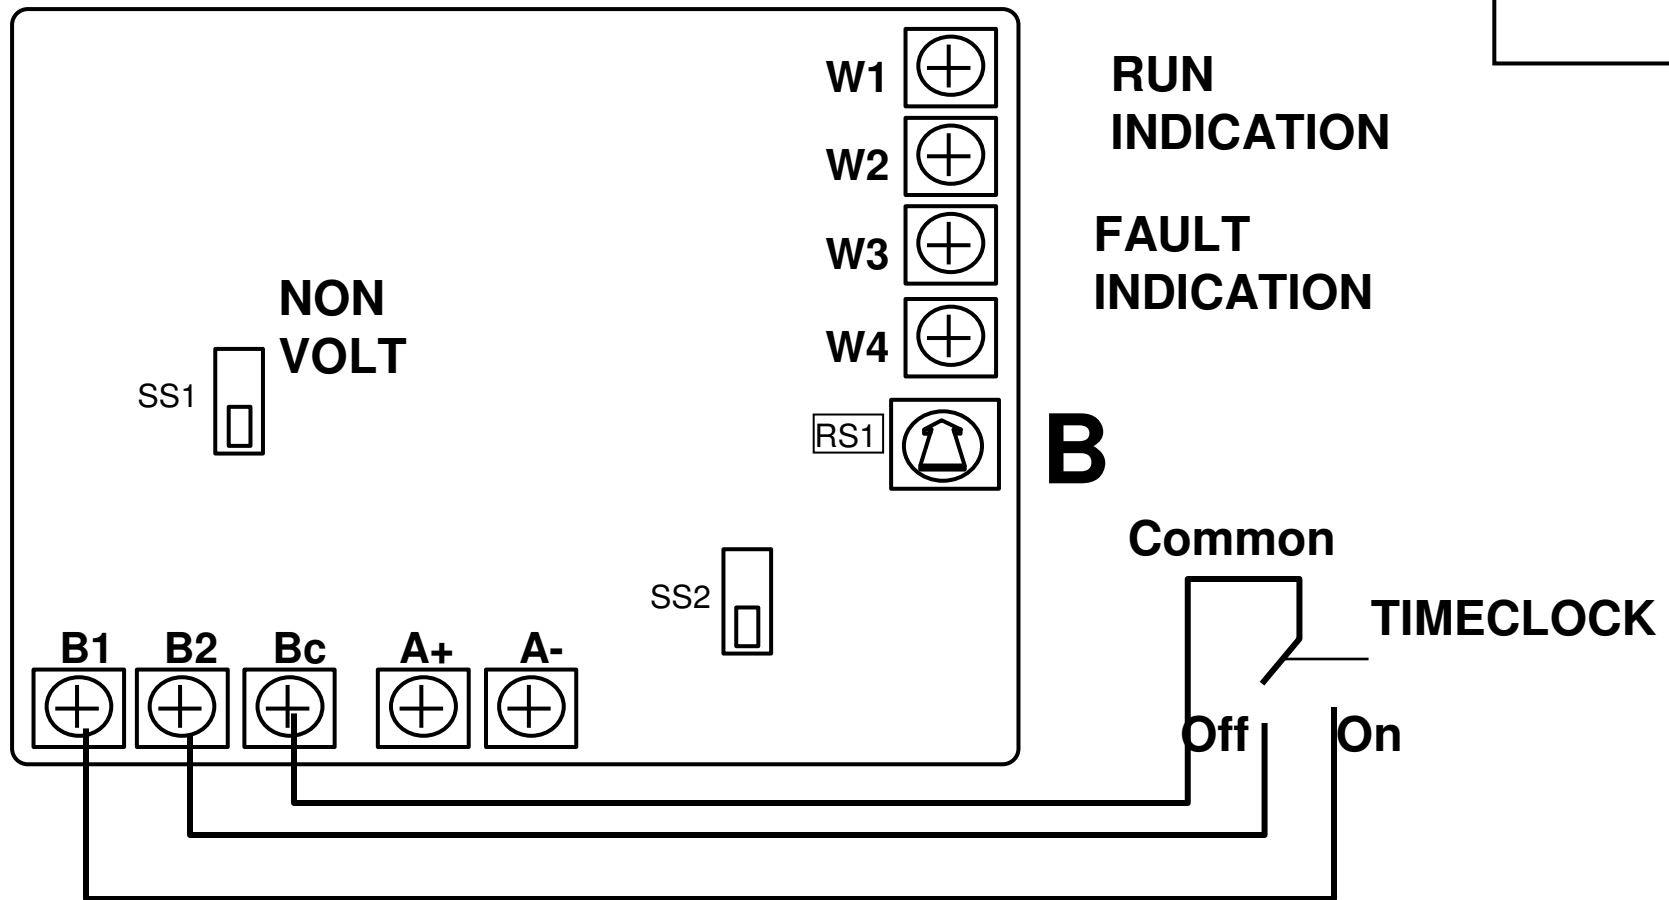

Daikin Air conditioning UK – Refreshes your life

SKY AIR Series VRV II Series

KRP4A53 & KRP2A52

Practical Examples

- ▲ **KRP2A52** : Global Connection (Per System)
- ▲ **KRP4A53** : Individual Connection (Per R/C)

Example – KRP2A52 / KRP4A53 2 Wire Connection = No User On/Off

**SETTING
1**

Example – KRP2A52 / KRP4A53 2 Wire Connection = User On/Off During Timed Period Only

**SETTING
2**

Example – KRP2A52 / KRP4A53 3 Wire Connection = User On/Off

**SETTING
B**

Example – KRP2A52 / KRP4A53 2 Wire Connection = User On/Off Optional During Timed Period Only

**SETTING
4**