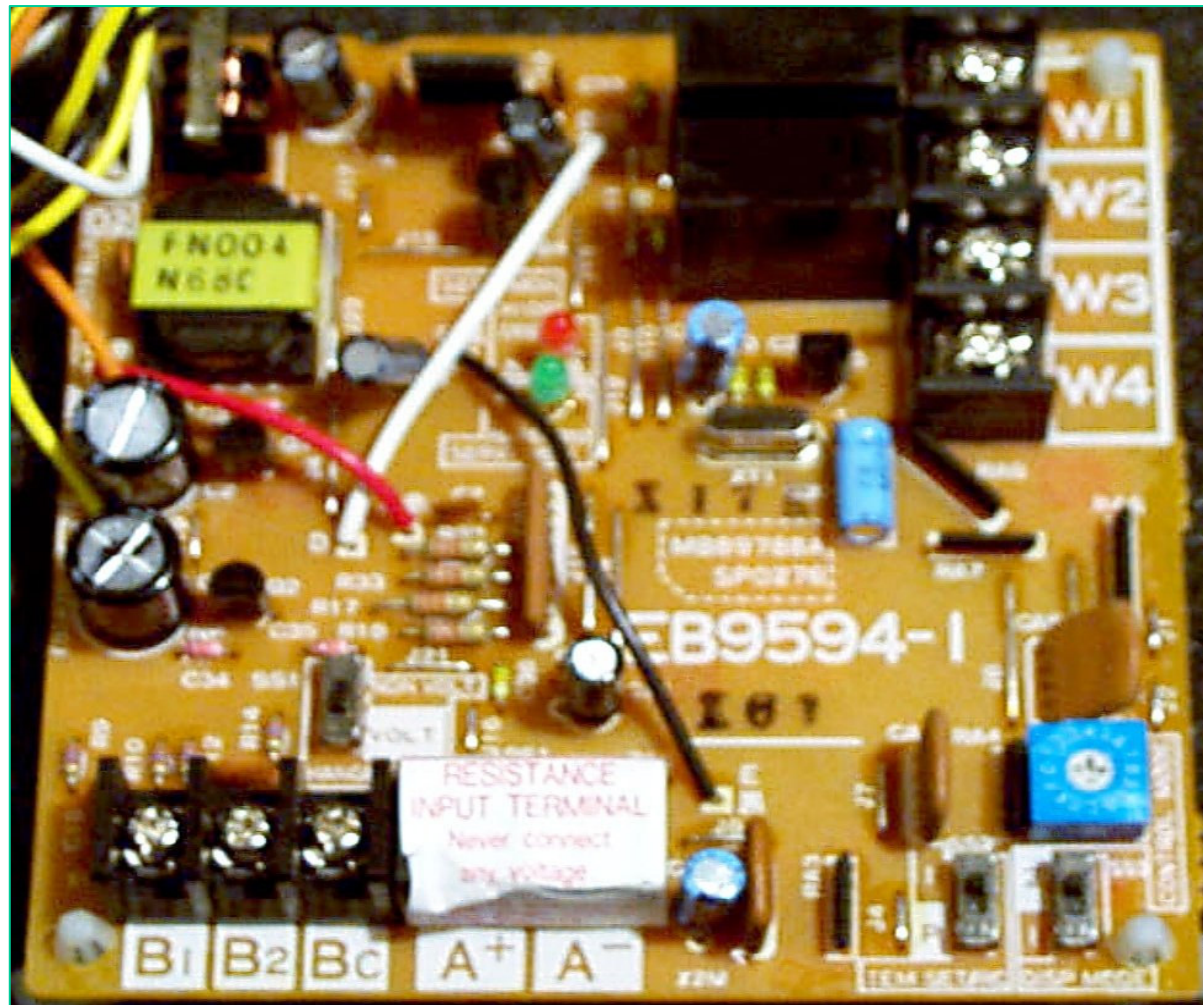

Daikin Air conditioning UK – Refreshes your life

SKY AIR Series VRV II Series

KRP4A53 & KRP2A52

Practical Examples

- ▲ **KRP2A52** : Global Connection (Per System)
- ▲ **KRP4A53** : Individual Connection (Per R/C)

Example – KRP2A52 / KRP4A53 2 Wire Connection = No User On/Off

**SETTING
1**

Example – KRP2A52 / KRP4A53 2 Wire Connection = User On/Off During Timed Period Only

**SETTING
2**

Example – KRP2A52 / KRP4A53 3 Wire Connection = User On/Off

**SETTING
B**

Example – KRP2A52 / KRP4A53 2 Wire Connection = User On/Off Optional During Timed Period Only

**SETTING
4**