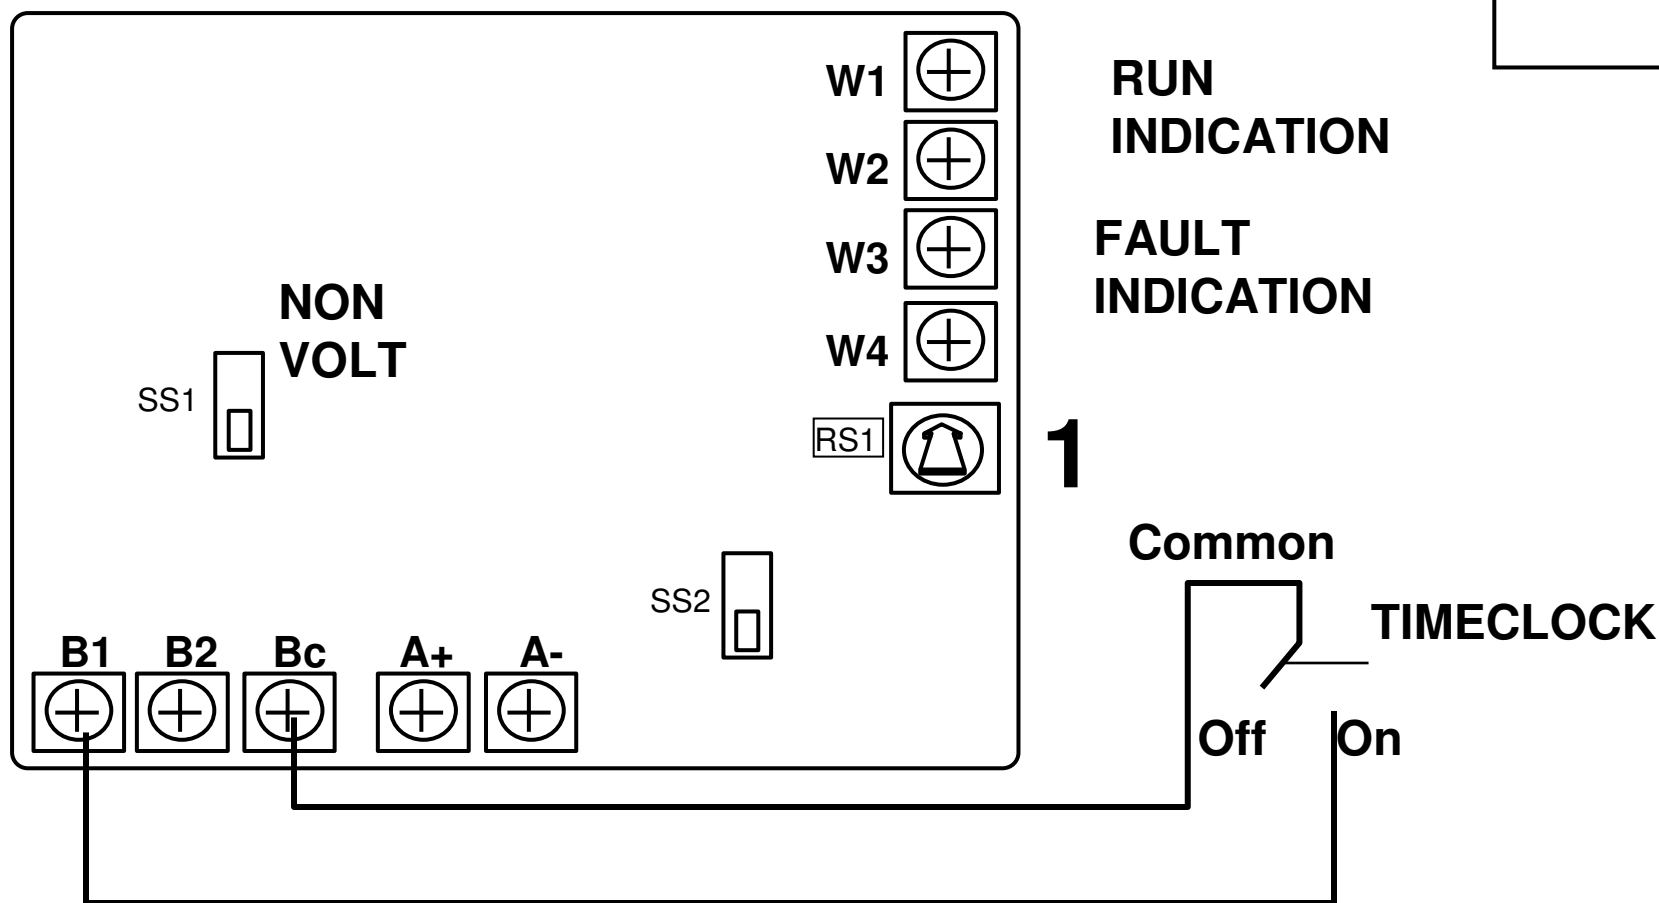

Daikin Air conditioning UK – Refreshes your life

SKY AIR Series VRV II Series

KRP4A53 & KRP2A52

Practical Examples

- ▲ **KRP2A52** : Global Connection (Per System)
- ▲ **KRP4A53** : Individual Connection (Per R/C)

Example – KRP2A52 / KRP4A53 2 Wire Connection = No User On/Off

**SETTING
1**

Example – KRP2A52 / KRP4A53 2 Wire Connection = User On/Off During Timed Period Only

**SETTING
2**

Example – KRP2A52 / KRP4A53 3 Wire Connection = User On/Off

**SETTING
B**

Example – KRP2A52 / KRP4A53 2 Wire Connection = User On/Off Optional During Timed Period Only

**SETTING
4**