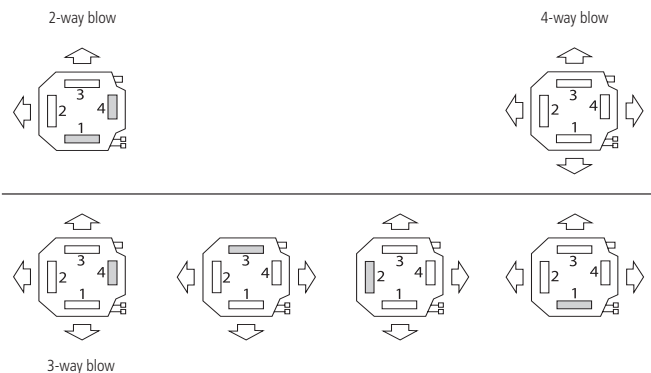

Examples of air flow patterns possible

FXZQ-M9			15	20	25	32	40	50
Indoor units								
Capacity	Cooling	kW	1.50	2.20	2.80	3.60	4.50	5.60
	Heating	kW	1.70	2.50	3.20	4.00	5.00	6.30
Power input	Cooling	kW	-	0.073		0.076	0.089	0.115
	Heating	kW	-	0.064		0.068	0.080	0.107
Dimensions	(Height x Width x Depth)		286x575x575			286x575x575		
Weight			18			18		
Air flow rate	Cooling	High/Low	8.1/7		9.00 / 7.00		9.50 / 7.50	
Sound power (nominal)	Cooling		-		47.0		49.0	
Sound pressure	Cooling	High/Low	29/25		30.0 / 25.0		32.0 / 26.0	
Refrigerant			R-410A			R-410A		
Power supply			1~/220-240V/50Hz			1~/220-240V/50Hz		
Piping connections	Liquid (OD)/Gas/Drain (OD)	mm	6.4 / 12.7 / 36			6.4 / 12.7 / 36		
Decoration panel	Model		BYFQ60B7W1			BYFQ60B7W1		
	Colour		White (Ral 9010)			White (Ral 9010)		
	HeightxWidthxDepth	mm	55x700x700			55x700x700		
	Weight	kg	2.7			2.7		

* Note: grey cells contain preliminary data