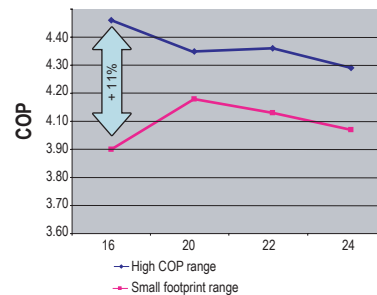

## VRV®III Inverter Heat Recovery High COP Combination

REYHQ24P

- Top energy efficiency in Daikin heat recovery range, thanks to the redesigned 8HP modular unit and newly developed 12HP high COP modular unit
- Wide range of indoor units: 13 different models in a total of 75 variations
- Continuous heating (resulting in a higher integrated heating capacity)
- Easy installation thanks to automatic refrigerant charging operation, automatic test operation
- Increased piping flexibility: maximum piping length: 165m, increased total piping length: 1,000m
- The ability to control each conditioned zone keeps VRV®III system running costs to an absolute minimum
- Only those areas calling for air conditioning need to be cooled or heated and the system can be shut down completely in unoccupied rooms
- Quick cool/heat change over
- Improved refrigerant containment check
- Extra low noise during night time operation (step 1: 50 dBA; step 2: 45 dBA)
- Possibility to extend the operation range in cooling down to -20°C