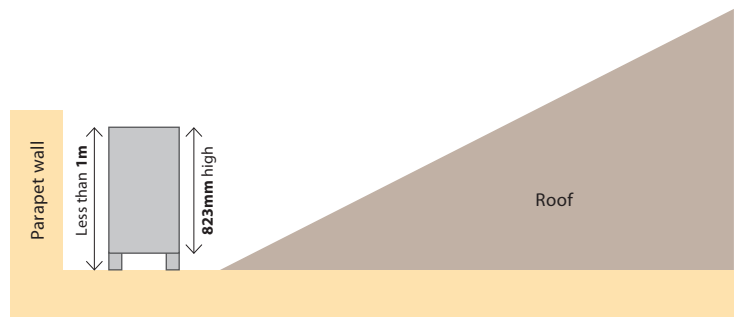

Unseen in all
the best places

Keep a low profile

We're keeping a low profile with our new VRV IV S-series.

Standing less than 1m from the ground including feet, our new compact VRV IV S-series is the lowest profile VRV unit in the market today. So it's perfect for all kinds of tight spots and urban spaces. Available in 4 & 5 HP single phase, this lightweight single-fan unit joins our newly extended range of double-fan VRV IV S-series available in either single or 3-phase. All have front-blow, so can be located on a balcony or enclosed area. Plus every unit in the range now features VRV IV technology with variable refrigerant temperature control. So now you can get all the power of a VRV, in the smallest of spaces.

VRV IV S-series

R-410A**NEW**AVAILABLE
MID 2015**RXYSCQ****Low Height Mini VRV**

Outdoor Units			RXYSCQ4	RXYSCQ5
Capacity	Nominal Cooling	kW	12.1	14
	Nominal Heating	kW	12.1	14
Dimensions	Height x Width x Depth	mm	823 x 940 x 460	823 x 940 x 460
Weight		kg	88	88
Refrigerant Circuit	Refrigerant Type		R410a	
Sound Pressure	(Cooling)	dB(A)	51	52
Sound Power	(Cooling)	dB(A)	68	69
Piping Limits	Maximum Length	m	70	
	Maximum Vertical Rise	m	30	
Piping Connections	Liquid	inches	3/8	3/8
	Gas	inches	5/8	5/8
Capacity Index Limit			50~130	62.5~162.5

Features:

- > New low height Mini VRV, making complying with planning restrictions in towns and cities easier
- > Compact – Only 823mm high
- > Lightweight – for simple installation
- > Variable Refrigerant temperature – Enhanced efficiency
- > In addition to VRV fan coils, low height Mini VRV is connectable to:
 - Stylish indoor units – Emura and Nexura
 - Air Handling Units
 - Biddle Air Curtains
- > Single phase